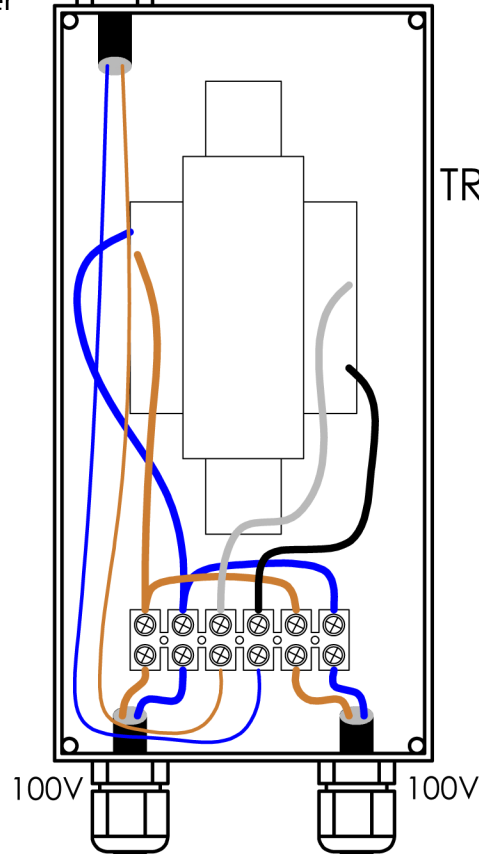

## TR50W transformer wiring

Prim. : 100V - 50W

Sec. : 8 Ohms

8 Ohms speaker

TR50W

h062e

8 Ohms speaker

TR50W