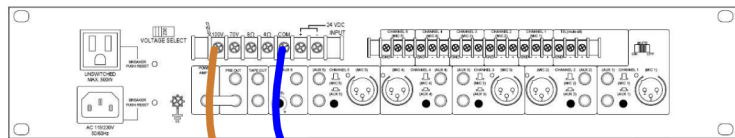

## TR50W transformer wiring

Prim. : 100V - 50W

Sec. : 8 Ohms

8 Ohms speaker

TR50W

h062e

8 Ohms speaker

TR50W