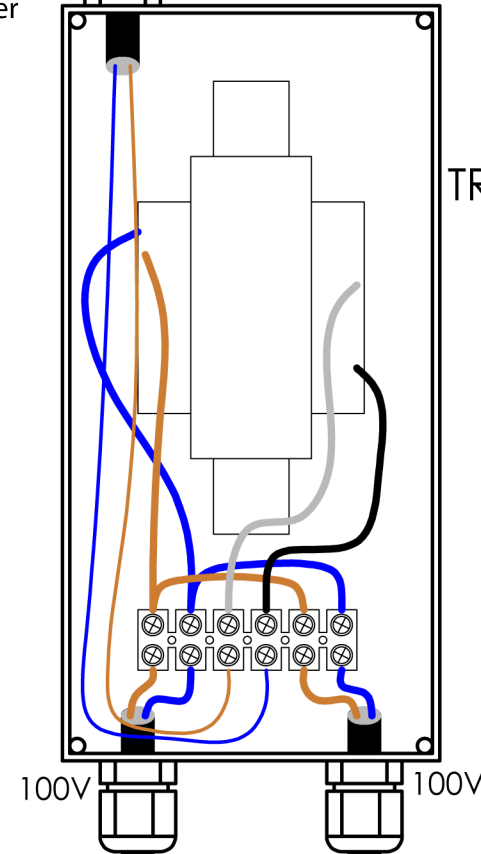

## TR50W transformer wiring

Prim. : 100V - 50W

Sec. : 8 Ohms

8 Ohms speaker

TR50W

h062e

8 Ohms speaker

TR50W